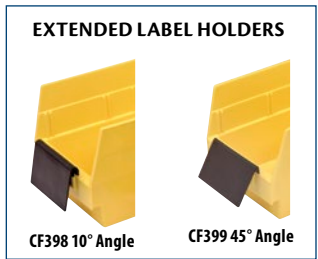

SHELF BINS

- Economical way to store and display parts and components
- Durable polypropylene
- Designed for use on 12", 18" and 24" deep shelving, or vertical storage and retrieval units
- Shelf bins "nest" when empty
- Bin cups and dividers available

The special built-in hanglock catches the underside of the shelf above, allowing each bin to be tilted out for complete access.

Bin Model No.					Mfg. No.	Outside Dimensions				Price /Each	Dividers, up to 7 per bin				Bin Cup Per Bin			
Blue	Red	Yellow	Clear	Green		W"	x	D"	x		H"	CD035	CD040	CD036	CD041			
CC992	CC994	CC993	-	CC995	QSB100	2 3/4	x	11 5/8	x	4	N/A	3	-	3	-			
CC998	CD001	CC999	-	CD002	QSB101	4 1/8	x	11 5/8	x	4	CB861	6	2	6	2			
CD005	CD007	CD006	-	CD008	QSB102	6 5/8	x	11 5/8	x	4	CB862	9	4	-	-			
CC393	CC394	CC395	CF531	CD023	QSB107	8 3/8	x	11 5/8	x	4	CB867	12	4	12	4			
CC396	CC397	CC398	CF532	CD026	QSB109	11 1/8	x	11 5/8	x	4	CB869	18	6	18	6			
CD011	CD013	CD012	-	CD014	QSB103	4 1/8	x	17 7/8	x	4	CB861	9	3	9	3			
CD017	CD019	CD018	-	CD020	QSB104	6 5/8	x	17 7/8	x	4	CB862	15	6	15	6			
CC399	CC400	CC401	CF533	CD029	QSB108	8 3/8	x	17 7/8	x	4	CB867	19	6	19	6			
CC402	CC403	CC404	CF534	CD032	QSB110	11 1/8	x	17 7/8	x	4	CB869	29	8	29	8			
CC405	CC406	CC407	CF535	CD045	QSB105	4 1/8	x	23 5/8	x	4	CB861	13	4	13	4			
CC408	CC409	CC423	CF536	CD048	QSB106	6 5/8	x	23 5/8	x	4	CB862	21	8	21	8			
CC411	CC412	CC413	CF537	CD051	QSB114	8 3/8	x	23 5/8	x	4	CB867	24	8	24	8			
CC414	CC415	CC416	CF538	CD054	QSB116	11 1/8	x	23 5/8	x	4	CB869	35	16	35	16			