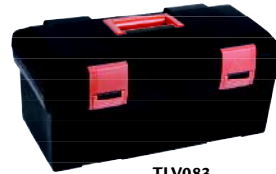

PLASTIC TOOL BOXES

- ABS plastic latches
- Heavy-duty polypropylene fabrication
- Removable inner trays
- Deep storage compartments
- Padlock eye for safe storage

aurora tools®

Model No.	Dimensions			Features	Price /Each
	W"	D"	H"		
TLV082	15	7	5 1/2	1 Removable Inner Tray	
TLV083	17 1/2	9 1/2	8	1 Removable Inner Tray	
TLV084	17 1/2	9 1/2	8	1 Removable Inner Tray, 2 Parts Boxes, 1 Organizer	
TLV085	22	11	10 1/2	1 Removable Inner Tray, 3 Organizers	
TLV086	22	11	14 1/2	1 Removable Inner Tray, 3 Organizers, 2 Drawers	
TLZ117	5 1/2	5 1/2	1 1/2	Parts Box	

TLV083

UTILITY BOXES

- Heavy gauge steel construction
- Fully welded seams provide maximum strength
- Side handles facilitates transportation
- Diamond plate finish
- Black powder coat finish

aurora tools®

Model No.	Dimensions			Capacity lbs.	Wt. lbs.	Price /Each
	W"	D"	H"			
TEP498	30-1/2	13-1/2	10	100	13.5	
TEP499	45-3/8	15-3/8	15-1/8	200	31	

WATERLOO PORTABLE TOOL STORAGE SERIES

- Available in a choice of plastic and metal options
- Polyurethane portables with new design features provide additional strength

ATB100 PORTABLE TOOL BOXES

- Durable steel construction
- Heavy-plated latches
- Inner trays in regular hand boxes
- High gloss powder coat paint finish

aurora tools®

Model No.	Description	Overall Dimensions			Capacity lbs.	Wt. lbs.	Price /Each
		W"	D"	H"			
TEP516	16" Tool Box w/ Metal Tool Tray	16	6	6 1/2	50	4.8	
TEP336	21" Tool Box w/ Metal Tool Tray	21	8 3/4	9	50	12.5	
TEP337	26" Tool Box w/ Metal Tool Tray	26	8 3/4	9	50	15	
TEP338	20" Hip Roof Box w/ Metal Tool Tray	20	7	8	50	7	
TEP339	21" Cantilever Tool Box	21	8-3/4	12	20	15	
TEP340	21" 3-Drawer Chest	21	8 3/4	12	50	20